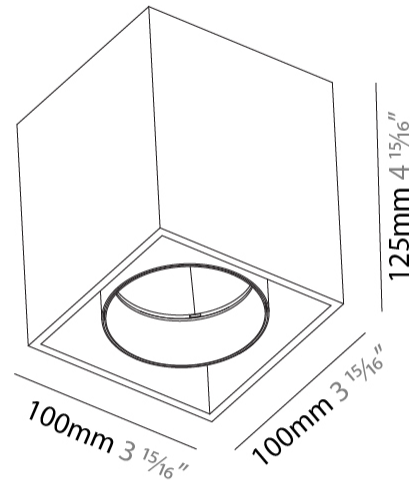

1. To build a product code in our configurator select the specify button on the base model # product page
2. To build a manual product code on this datasheet choose from the options listed below in blue font and add the suffix to the base model #

GENERAL

Series: Dice
Subseries: Dice ON
Brand: Prolicht
Division: Architectural
Mounting Type: Surface
Mounting Location: Ceiling
Subcategory: Ambient

PHYSICAL

Shape: Cube
Length (mm): 100
Length (in): 3 ¹⁵/₁₆
Width (mm): 100
Width (in): 3 ¹⁵/₁₆
Height (mm): 125
Height (in): 4 ¹⁵/₁₆
Light Distribution: Downlight
Weight (kg): 0.87
Weight (lbs): 1.92
Fixture Finish: SSR / BKV / CWI / CRY / HAB / UFT / ITA / RUA / FTG / MYG / LOD / PUS / FRO / FUP / KIA / POP / BLS / SPG / MEY / GOH / GUM / CHC / COM / ABZ / JAG / OBR / MOS / ROR
Fixture Material: Aluminum Die Cast

ELECTRICAL

Lamp Type: LED (Zhaga Standard)
Input Wattage (W): 10.1
Total Output Wattage (W): 9.25
Dimming: Tri-Mode (Non-Dimming and Phase Dimming (120Vac only) and 0-10V Dimming)
Driver Included: Yes
Driver Location: Integrated
Driver Type: Constant Current - Universal
Driver Class: Class 2
Input Voltage (V): 120 - 277
Constant Current (MA): 250

LED

Color Temperature (°K): 2700 / 3000 / 3500 / 4000
Max. Delivered Lumen (lm): 660 / 680 / 715 / 730
CRI: >90 CRI
Lamp Life (hrs): 50000

OPTICAL

Reflector^o: 14 / 19 / 36

RATINGS AND CERTIFICATIONS

Certified By: Certified for North American Standards
IP rating: IP20